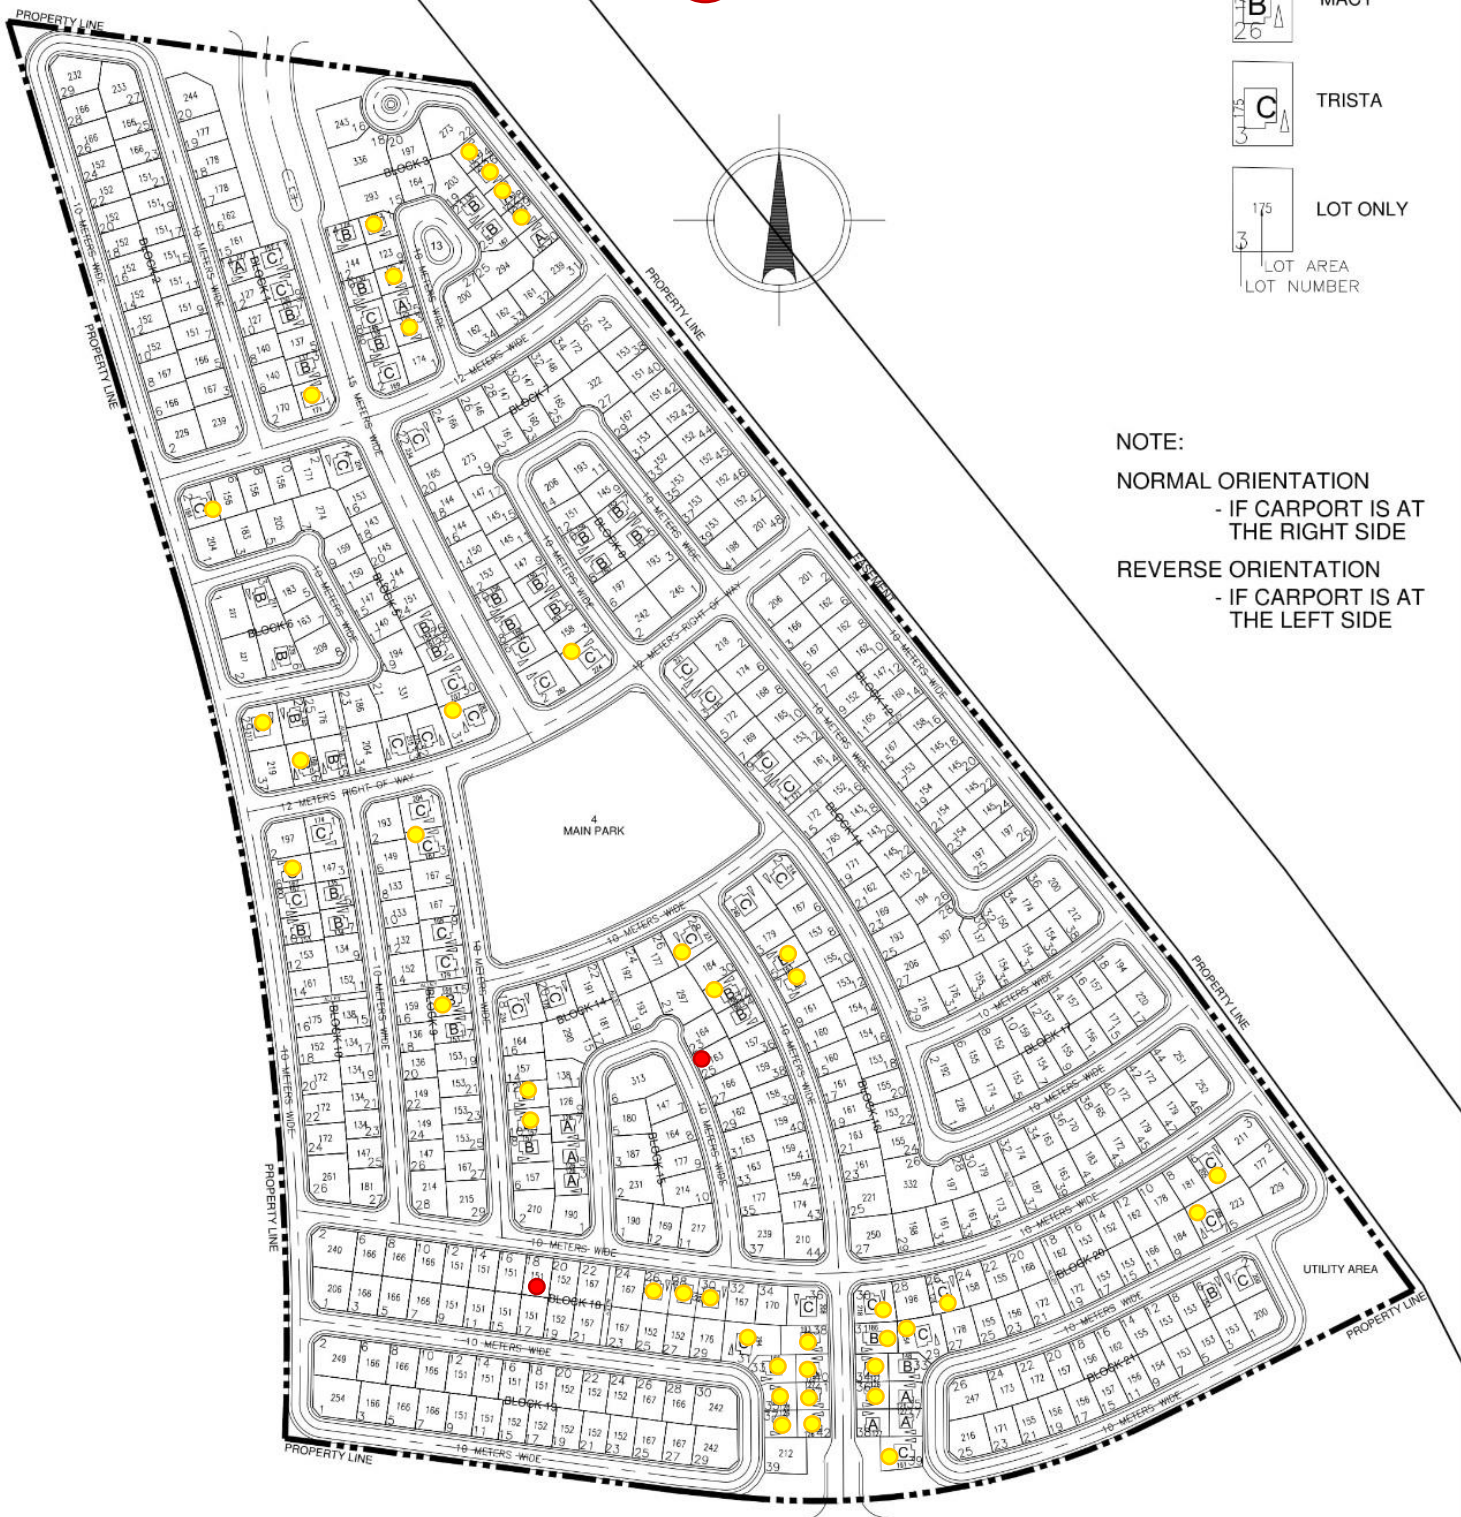

- Available House and Lots
- Available Lots Only

NOTE:
 NORMAL ORIENTATION
 - IF CARPORT IS AT THE RIGHT SIDE
 REVERSE ORIENTATION
 - IF CARPORT IS AT THE LEFT SIDE

HOUSE TYPE	A	B	C	LOT ONLY	GRAND TOTAL
	CELINE	MACY	TRISTA		
TOTAL	22	42	42	425	531
%	4.14	7.91	7.91	80.04	100.00

SITE DEVELOPMENT PLAN
AVIDA SETTINGS ALVIERRA
PORAC, PAMPANGA
 10 OCTOBER 2014