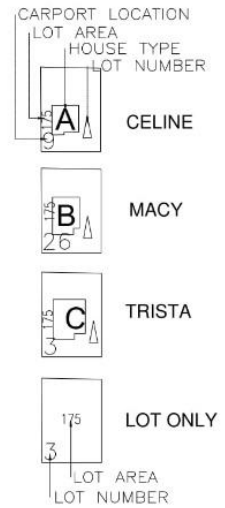

- Available House and Lots
- Available Lots Only

NOTE:
 NORMAL ORIENTATION
 - IF CARPORT IS AT THE RIGHT SIDE
 REVERSE ORIENTATION
 - IF CARPORT IS AT THE LEFT SIDE

HOUSE TYPE	A	B	C	LOT ONLY	GRAND TOTAL
	CELINE	MACY	TRISTA		
TOTAL	22	42	42	425	531
%	4.14	7.91	7.91	80.04	100.00